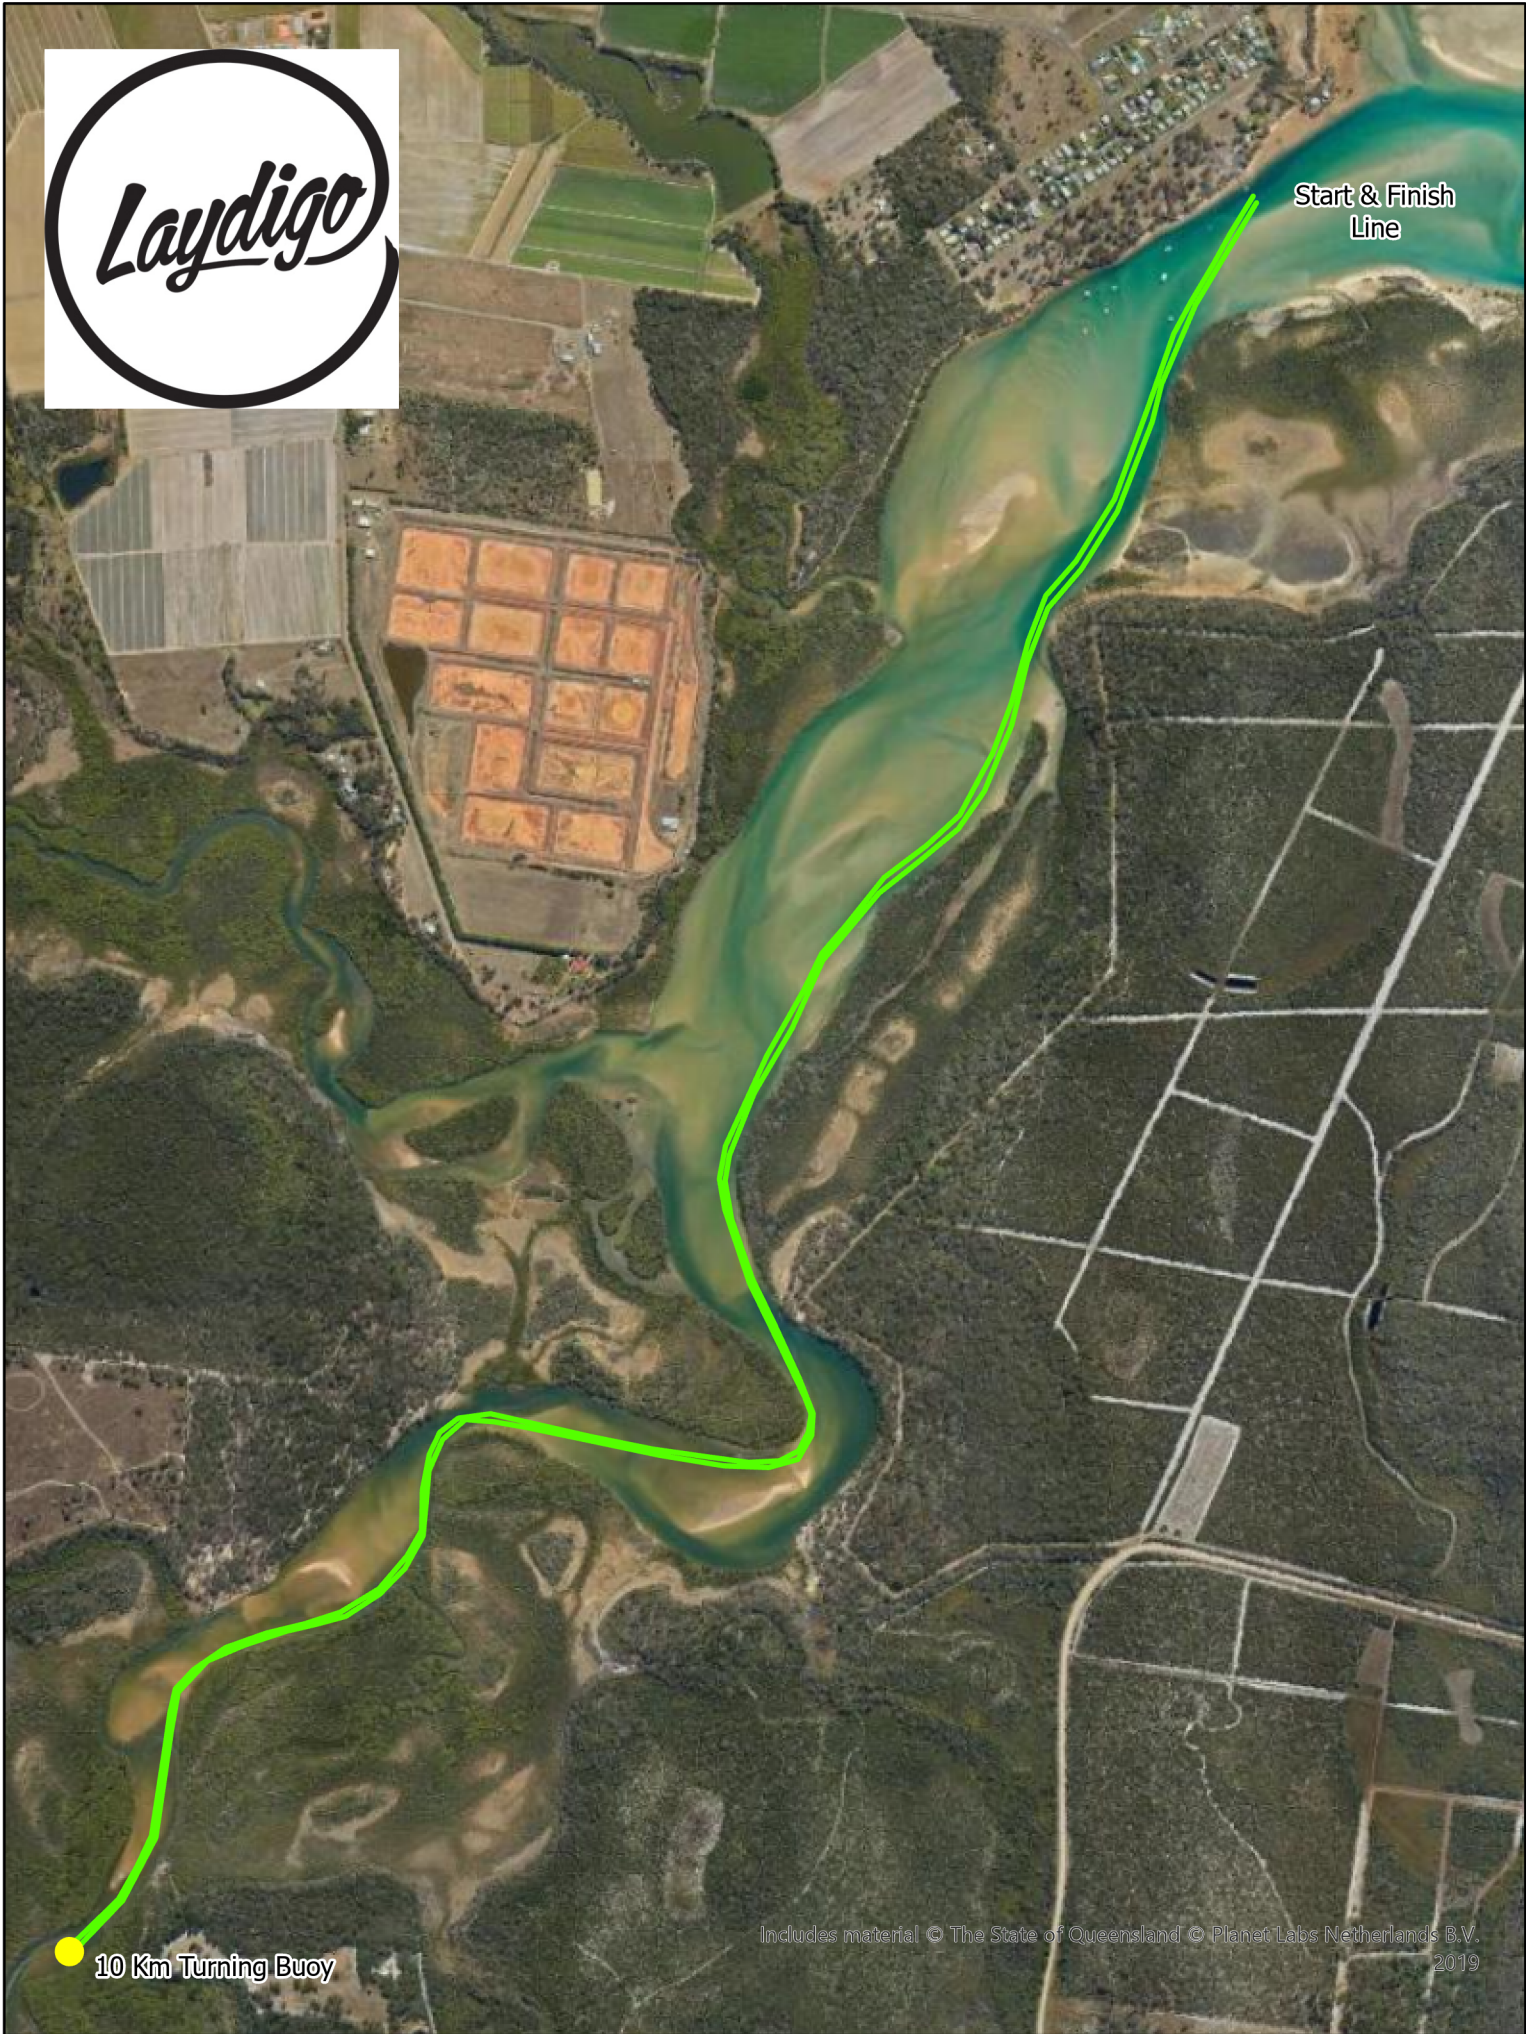

LAYDIGO CLEARWATER CLASSIC 13TH AUG 2022 - TECH RACE

Event Parking

**Event Parking Entrance
DO NOT PARK
ACROSS GATE**

**No Parking on
Road
Road to be
kept clear at
all times**

**Parking only
on Dirt
Shoulder
Road to be
kept clear at
all times**

Includes material © The State of Queensland © Planet Labs Netherlands B.V. 2019

CLEARWATER CLASSIC PARKING PLAN

**RIVERVIEW CWC PARKING
14TH AUGUST 2022**

Start & Finish
Line

5 Km Turning Buoy

Includes material © The State of Queensland © Planet Labs Netherlands
B.V. 2019

LAYDIGO CLEARWATER CLASSIC 14TH AUG 2022 - 5KM SHORT COURSE

Start & Finish Line

10 Km Turning Buoy

Includes material © The State of Queensland © Planet Labs Netherlands B.V. 2019

LAYDIGO CLEARWATER CLASSIC 14TH AUG 2022 - 10KM LONG COURSE